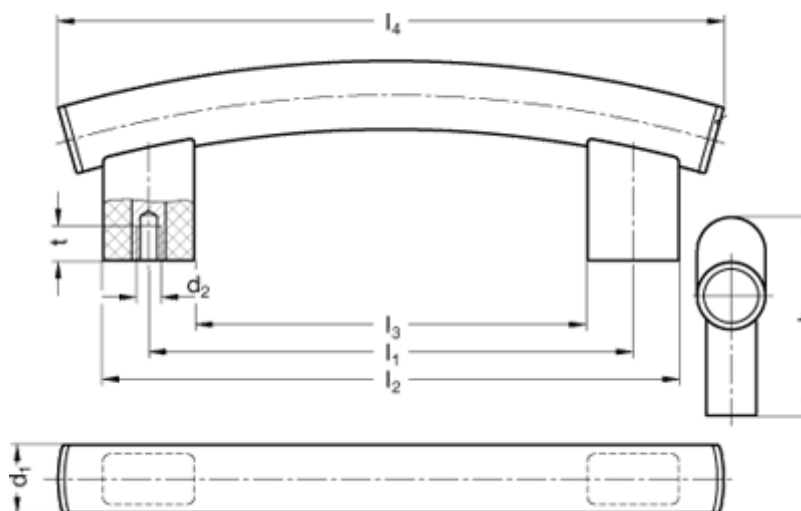

Article number: 20685400

Description: E+G Arch-shaped handle
GN 666.4-30-M8-400-NG

Measures

b = 22 | t = 15

d1 = 30

d2 = M 8

h = 90

l1 = 400

l2 = 440

l3 = 360

l4 = 480